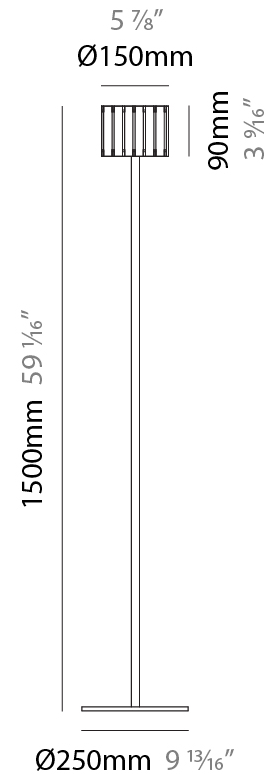

PROJECT	
TYPE	
SPECIFIER	
QUANTITY	
DATE	

LUZ OCULTA WOOD PORTABLE

D54034- -

base number	Finish Options	Finish Options

1. To build a product code in our configurator select the specify button on the base model # product page
2. To build a manual product code on this datasheet choose from the options listed below in blue font and add the suffix to the base model #

GENERAL

Series: Luz Oculata
Subseries: Luz Oculata Wood
Partner: Fambuena
Division: Design
Installation: Portable
Product Type: Floor
Mounting Location: Floor
Light Distribution: Direct / Indirect

PHYSICAL

Shape: Cylinder
Diameter (mm): 150
Diameter (in): 5 7/8
Height (mm): 1500
Height (in): 59 1/16
Fixture Finish: [DOW / NAT](#)
Holder Finish: BRA / BRZ
Fixture Material: Metal / Wood
Primary Material: Wood
Upon Request: Bolt Down

ELECTRICAL

Number of Lamps: 1
Lamp Type: LED Retrofit
Lamp Shape: T4
Bulb Included: Bulb Not Included
Max. Wattage Per Lamp (W): 3
Lamp Base: G9
Input Voltage (V): 120

LED

OPTICAL

RATINGS AND CERTIFICATIONS

Certified By: Certified for North American Standards
IP rating: IP20