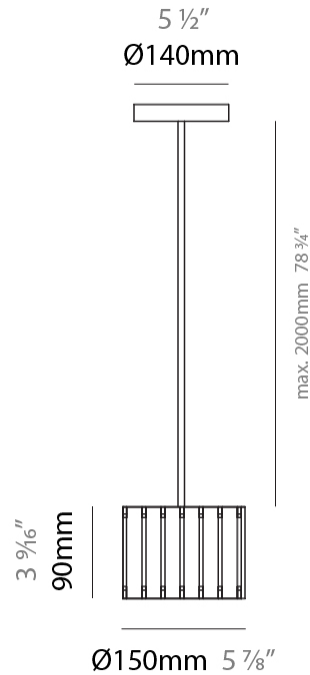

PROJECT	
TYPE	
SPECIFIER	
QUANTITY	
DATE	

LUZ OCULTA WOOD SUSPENSION

D51043-

base number	Finish Options	Finish Options

1. To build a product code in our configurator select the specify button on the base model # product page
2. To build a manual product code on this datasheet choose from the options listed below in blue font and add the suffix to the base model #

GENERAL

Series: Luz Oculta
Subseries: Luz Oculta Wood
Partner: Fambuena
Division: Design
Installation: Suspension
Product Type: Pendant
Mounting Location: Ceiling
Light Distribution: Direct / Indirect

PHYSICAL

Shape: Rectangle
Diameter (mm): 150
Diameter (in): 5 7/8
Height (mm): 90
Height (in): 3 9/16
Fixture Finish: DOW / NAT
Holder Finish: BRA / BRZ
Fixture Material: Metal / Wood
Primary Material: Wood
Cable Details: Cable length 2000mm / 79"

ELECTRICAL

Number of Lamps: 1
Lamp Type: LED Retrofit
Lamp Shape: T4
Bulb Included: Bulb Not Included
Max. Wattage Per Lamp (W): 3
Lamp Base: G9
Input Voltage (V): 120

LED

OPTICAL

RATINGS AND CERTIFICATIONS

Certified By: Certified for North American Standards
IP rating: IP20