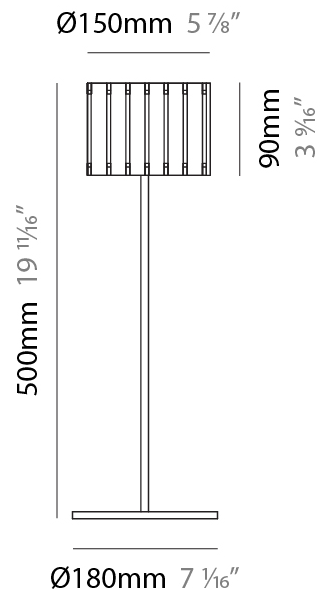

PROJECT
TYPE
SPECIFIER
QUANTITY
DATE

LUZ OCULTA WOOD PORTABLE

D54040- -
base number   Finish Options   Finish Options

1. To build a product code in our configurator select the specify button on the base model # product page
2. To build a manual product code on this datasheet choose from the options listed below in blue font and add the suffix to the base model #

GENERAL

Series: Luz Oculta
Subseries: Luz Oculta Wood
Partner: Fambuena
Division: Design
Installation: Portable
Product Type: Table
Mounting Location: Table
Light Distribution: Direct / Indirect

PHYSICAL

Shape: Cylinder
Diameter (mm): 150
Diameter (in): 5 7/8
Height (mm): 500
Height (in): 19 11/16
Fixture Finish: DOW / NAT
Holder Finish: BRA / BRZ
Fixture Material: Metal / Wood
Primary Material: Wood
Upon Request: Bolt Down

ELECTRICAL

Number of Lamps: 1
Lamp Type: LED Retrofit
Lamp Shape: T4
Bulb Included: Bulb Not Included
Max. Wattage Per Lamp (W): 3
Lamp Base: G9
Input Voltage (V): 120

LED

OPTICAL

RATINGS AND CERTIFICATIONS

Certified By: Certified for North American Standards
IP rating: IP20